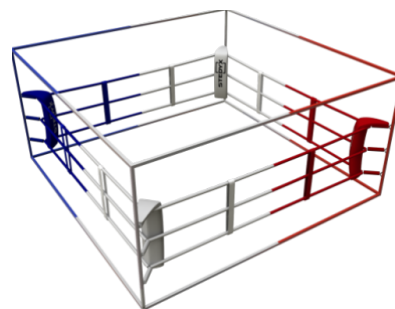

Mobile and lightweight boxing ring. Training boxing ring for permanent or temporary placement in your gym. You do not have to drill into the ground or wall. You just need to screw together the steel frame of the boxing ring and it is ready to be used. Put it on a Tatami or wooden floor. Due to its lightweight design, it can even be outside in the garden!

- Lightweight steel structure
- Easy to move
- Leatherette corners and ropes

Saves space:

If you have little space in your gym. The Boxing ring Economic is just the right thing for you, especially if you already have tatami mats in your gym. You can simply put this boxing ring on the tatami mats.

Mobility:

It is easy! Two people can quickly and easily move the boxing ring from one part of a room to another. You can bring the ring to an outdoor camp and put it in nature. No problem!

Custom design:

Because we are the manufacturer, we can offer you this boxing ring in more color variants. You can choose color combinations of the ropes, a color combination of the ring frame Do you want this kind of boxing

BASIC SPECIFICATION

SHIPPING DIMENSIONS

WARRANTY