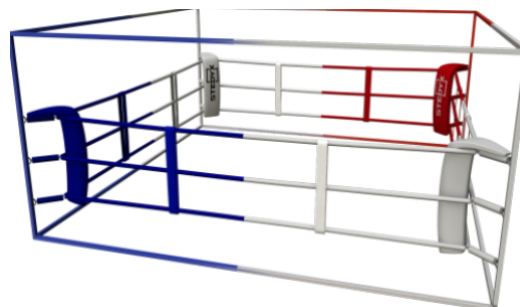

Mobile and lightweight boxing ring. Training boxing ring for permanent or temporary placement in your gym. You do not have to drill into the ground or wall. You just need to screw together the steel frame of the boxing ring and it is ready to be used. Put it on a Tatami or wooden floor. Due to its lightweight design, it can even be outside in the garden!

- Lightweight steel structure
- Easy to move
- Leatherette corners and ropes

Saves space:

If you have little space in your gym. The Boxing ring Economic is just the right thing for you, especially if you already have tatami mats in your gym. You can simply put this boxing ring on the tatami mats.

Mobility:

It is easy! Two people can quickly and easily move the boxing ring from one part of a room to another. You can bring the ring to an outdoor camp and put it in nature. No problem!

Custom design:

Because we are the manufacturer, we can offer you this boxing ring in more color variants. You can choose color combinations of the ropes, a color combination of the ring frame Do you want this kind of boxing

BASIC SPECIFICATION

SHIPPING DIMENSIONS

WARRANTY